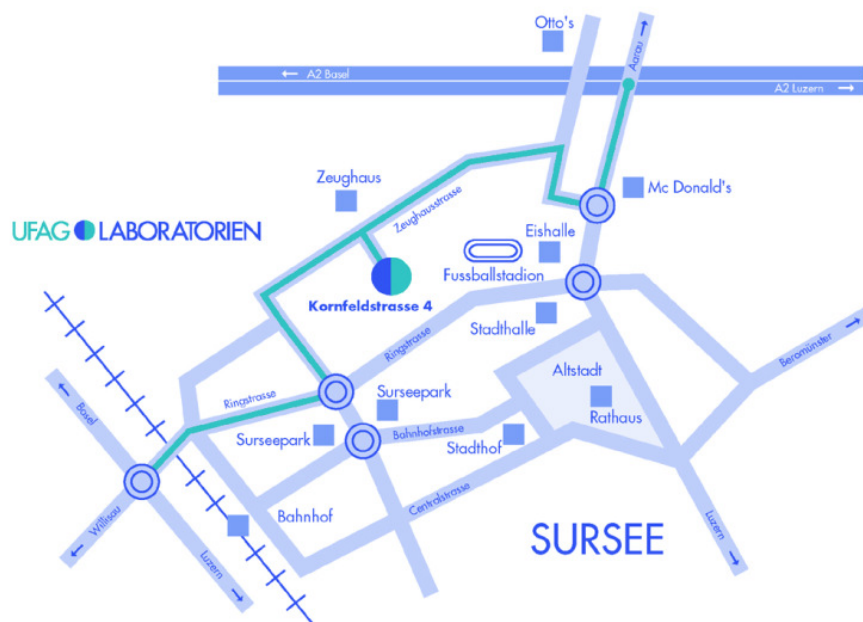

Directions

UFAG LABORATORIEN

Kornfeldstrasse 4
CH-6210 Sursee
Tel. +41 (0)58 434 42 00
Fax +41 (0)58 434 42 01
service@ufag-laboratorien.ch
www.ufag-laboratorien.ch

Normal hours of business:
Monday to Friday
7.30am to 12.00pm
1.30pm to 5.15pm

Directions from Lucerne by car

- Take the A2 heading towards Basel
- Take the Sursee exit
- Head in the direction of Sursee centre
- At the first roundabout take the first exit
- Continue in the direction of Zeughaus

Directions from Basel by car

- Take the A2 heading towards Lucerne
- Take the Sursee exit
- Head in the direction of Sursee centre
- At the first roundabout take the first exit
- Continue in the direction of Zeughaus