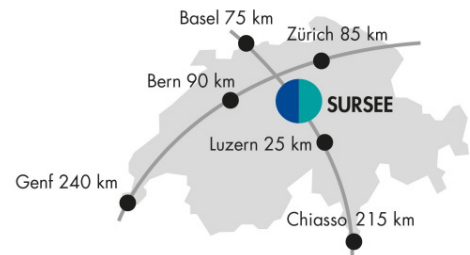

Directions from Lucerne by car

- Take the A2 heading towards Basel
- Take the Sursee exit
- Head in the direction of Sursee centre
- At the first roundabout take the first exit
- Continue in the direction of Zeughaus

Directions from Basel by car

- Take the A2 heading towards Lucerne
- Take the Sursee exit
- Head in the direction of Sursee centre
- At the first roundabout take the first exit
- Continue in the direction of Zeughaus